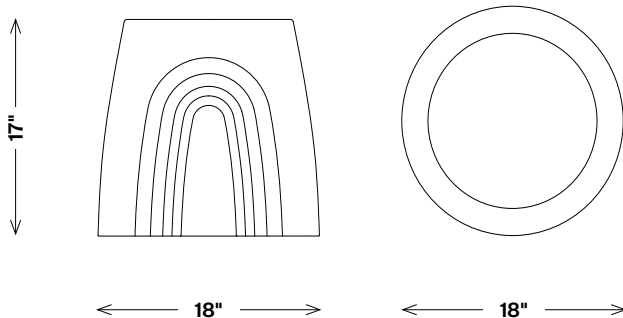

ECHO SIDE TABLE

FTA22025

Materials Shown

NATURAL

Dimensions

Width: 18"

Depth: 18"

Height: 17"